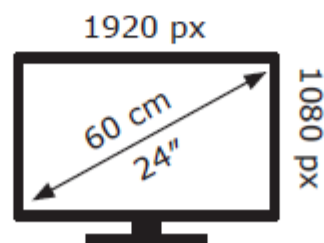

LG Electronics

24MK400H

21 kWh/1000h

2019/2013