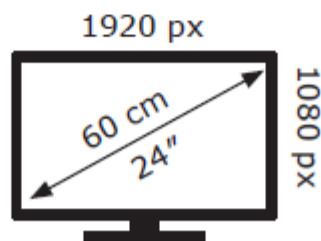

LG Electronics

24MK430H

**20** kWh/1000h

2019/2013