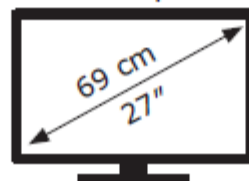

LG Electronics

27GL650F

**21** kWh/1000h

ABCDEF**G**

**33** kWh/1000h

1920 px

1080 px

2019/2013