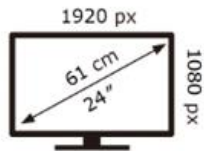

SAMSUNG

S24A310NHU

19 kWh/1000h

2019/2013

BN68-11632A-00

SAMSUNG

S24A310NHU

19 kWh/1000h