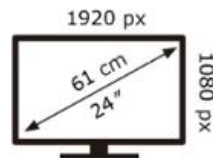

SAMSUNG

S24A310NHU

19 kWh/1000h

2019/2013

BN68-11632A-00

SAMSUNG

S24A310NHU

19 kWh/1000h