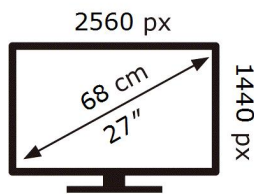

S27AG500NU

30 kWh/1000h

ABCDEF **G**

HDR

50 kWh/1000h

2019/2013