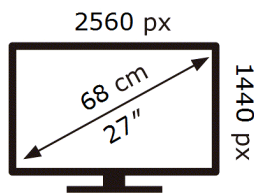

SAMSUNG

S27AG500NU

30 kWh/1000h

ABCDEF **G**

50 kWh/1000h

2019/2013